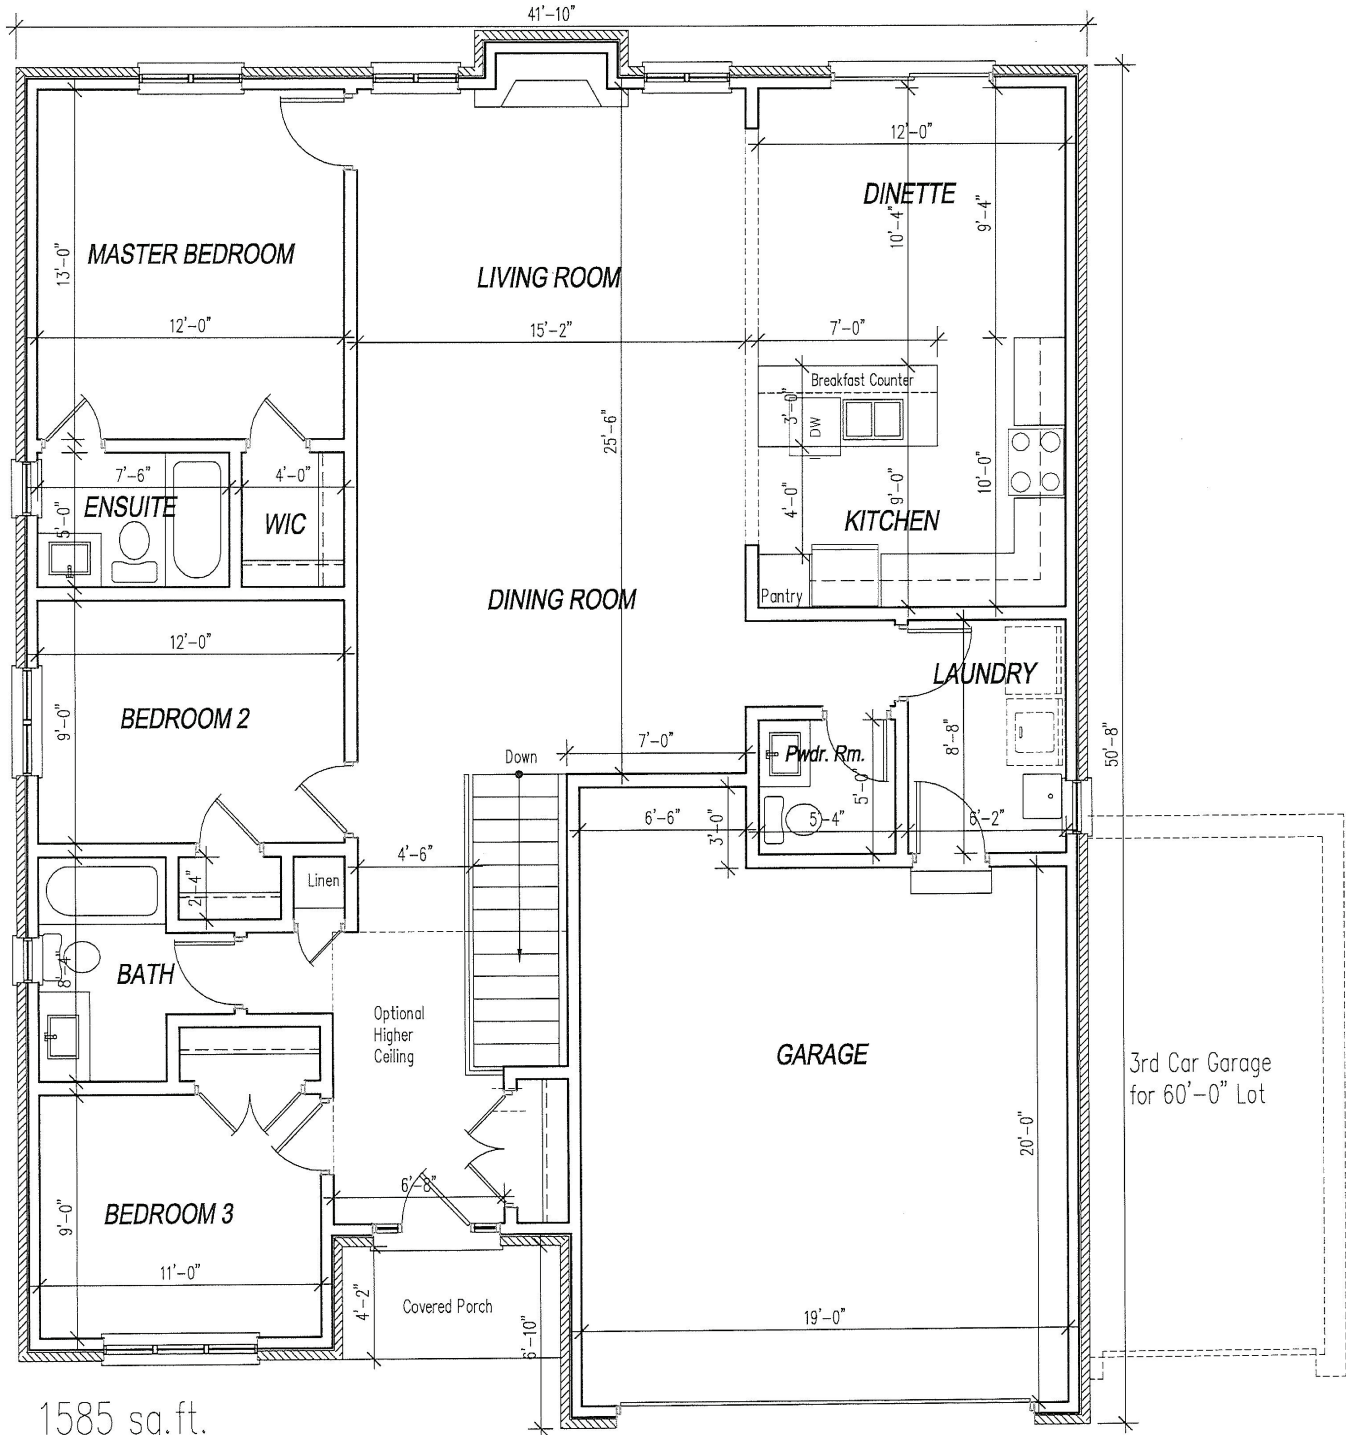

50'-0" Lot
60'-0" Lot – with 3rd Car Garage

Bungalow
1585 sq.ft.

1585 sq.ft.

Main Floor Plan
9'-0" Main Floor Ceiling Height