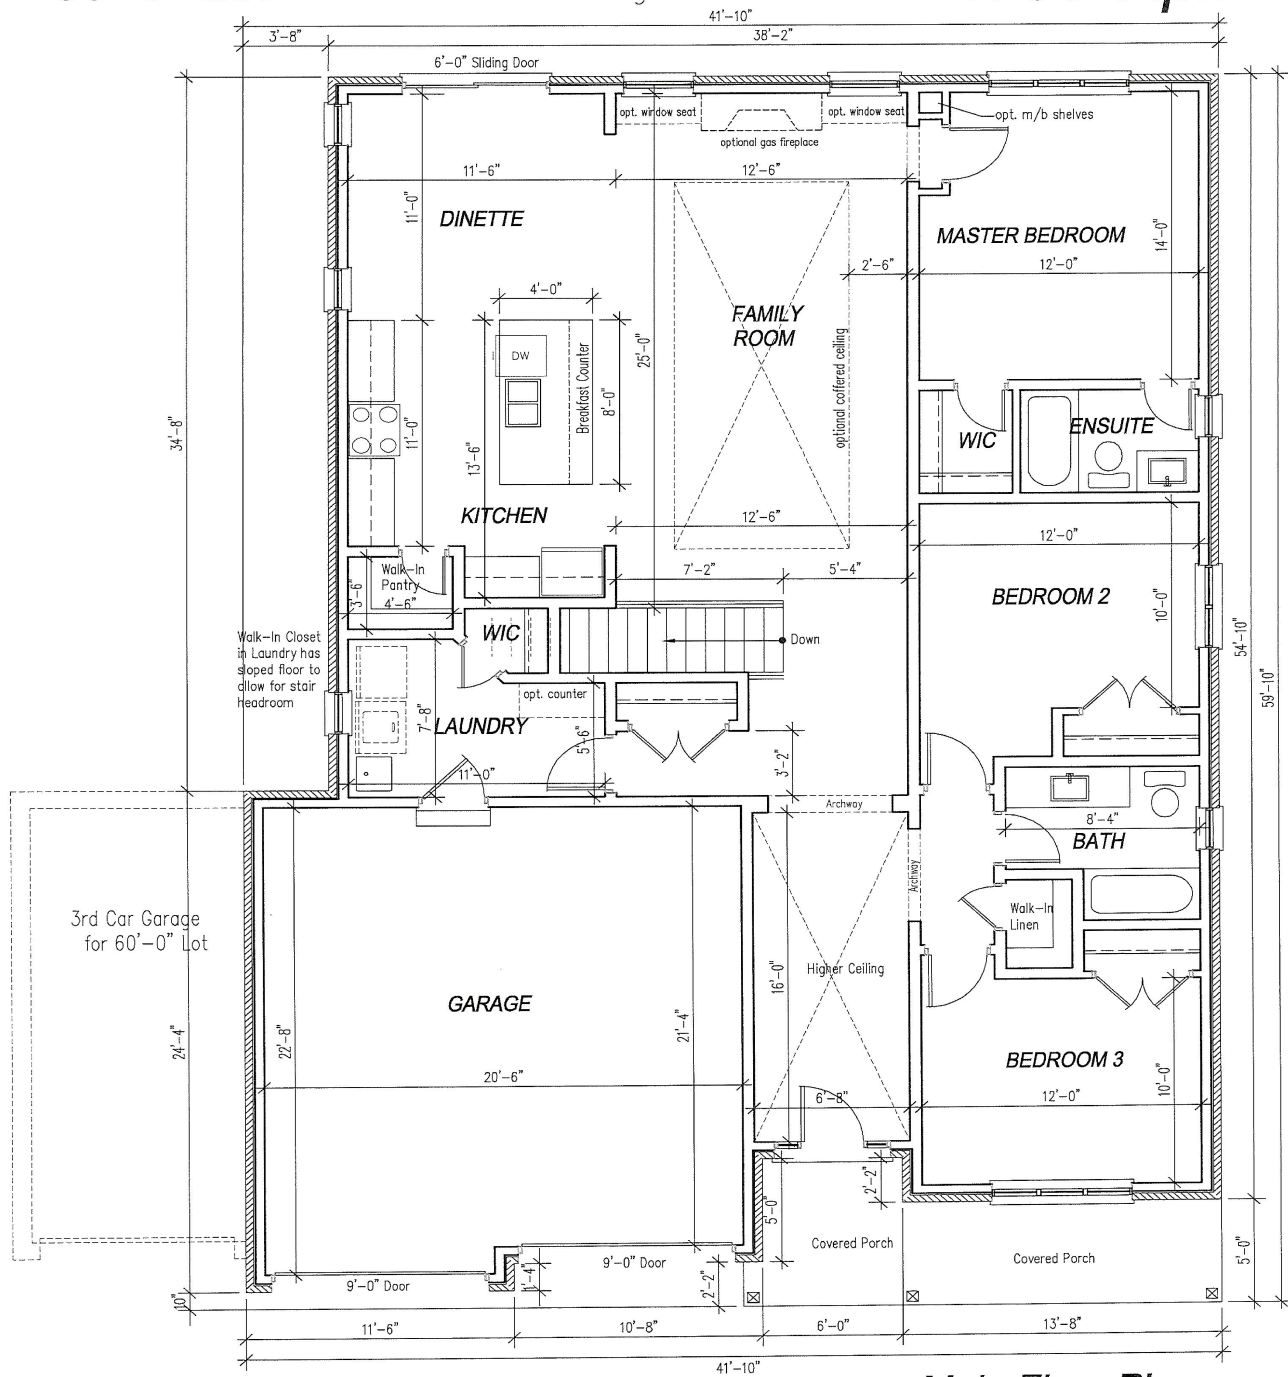

50'-0" Lot  
60'-0" Lot – with 3rd Car Garage

Bungalow  
1750 sq.ft.

**Main Floor Plan**  
9'-0" Main Floor Ceiling Height